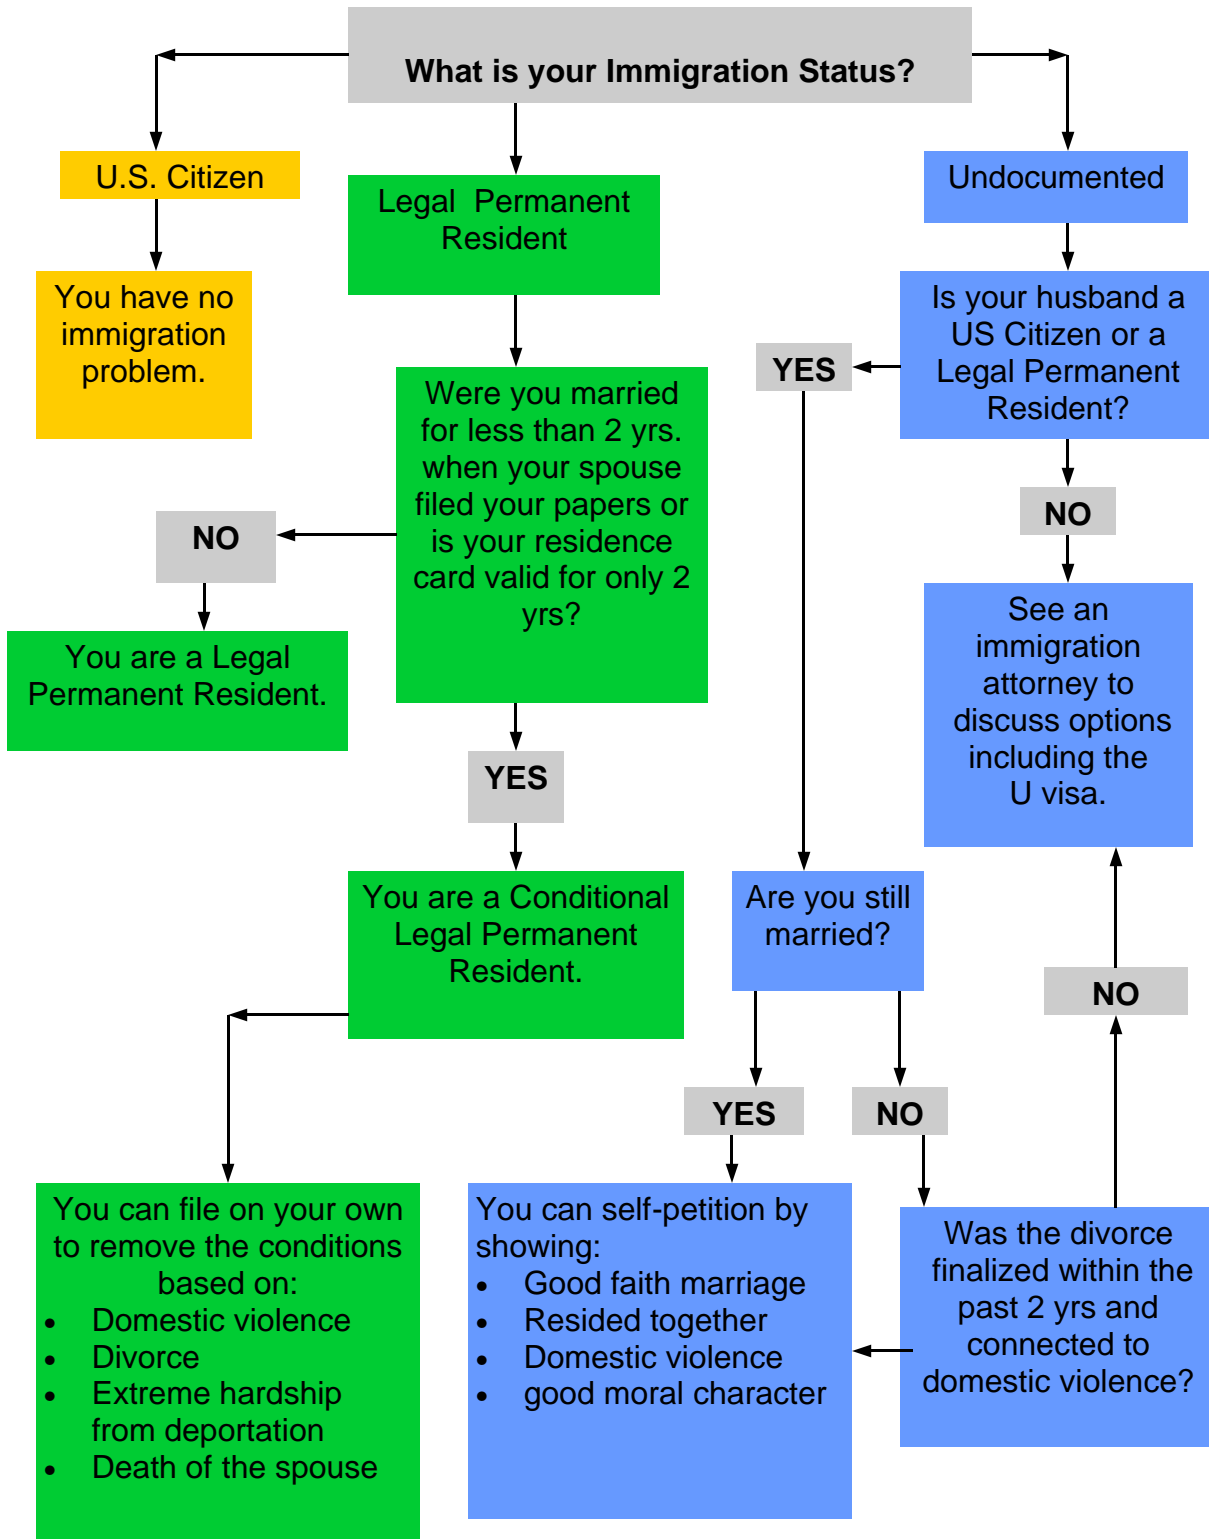

BATTERED SPOUSES RIGHTS UNDER IMMIGRATION

Chart provided by AYUDA, Inc. Legal Aid-1736 Columbia Rd.NW, Washington , DC 20009
(202) 387-4848